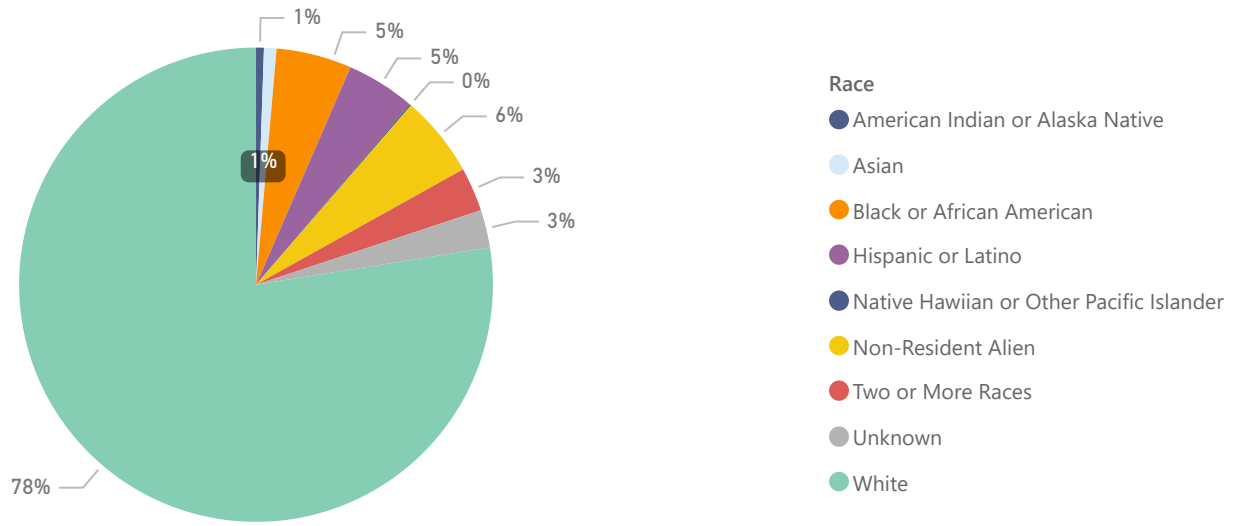

# Student Body Diversity

934  
Total Headcount

Fall 2022

## Degree-Seeking, Undergraduate Pell Eligibility