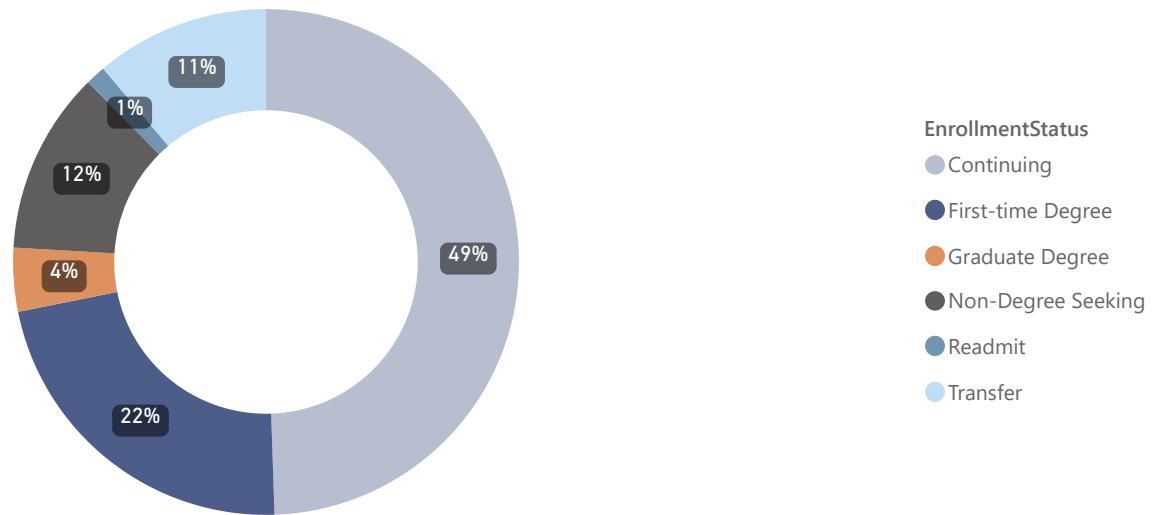

# Student Body Diversity

934  
Total Headcount

Fall 2022

## Degree-Seeking, Undergraduate Pell Eligibility