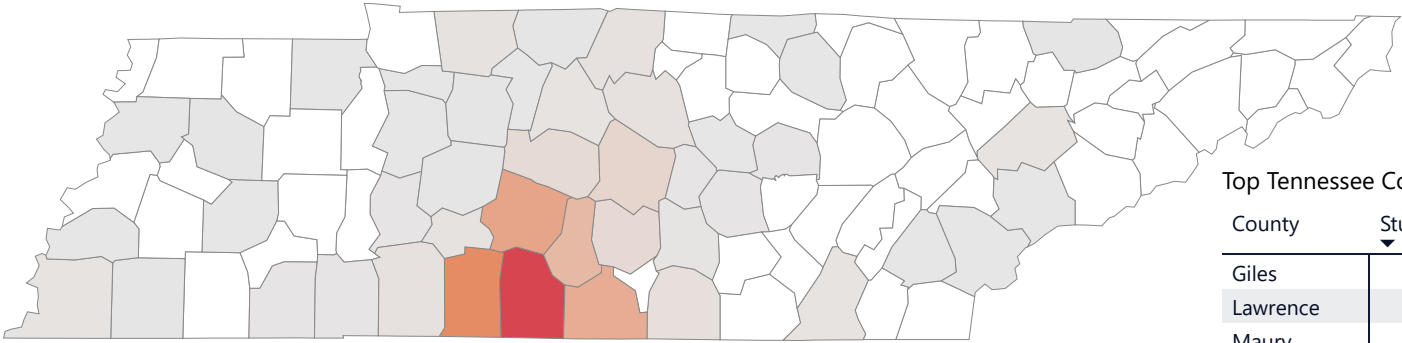

Student Body Diversity

978
Total Headcount

Fall 2023

Degree-Seeking, Undergraduate Pell Eligibility

CollegeLevel

- Dual
- Freshman
- Graduate
- Junior
- Senior
- Sophomore

Enrollment by County

44

Tennessee Counties

Top Tennessee Counties

County	Students
Giles	294
Lawrence	109
Maury	80
Lincoln	70
Marshall	55
Rutherford	22
Bedford	17
Williamson	16
Franklin	10
Sumner	8
Wayne	8

Enrollment by State

23
US States

Top States

State	Students
TN	775
AL	79
GA	11
FL	8
MS	8
TX	6
AK	5
CA	3
KY	3
LA	2

Enrollment by Country

29
Total Countries

Top Countries

Country	Students
United States of America	917
Japan	9
Brazil	6
Colombia	6
Spain	6
Argentina	3
France	3
Germany	3
Portugal	3
Australia	2