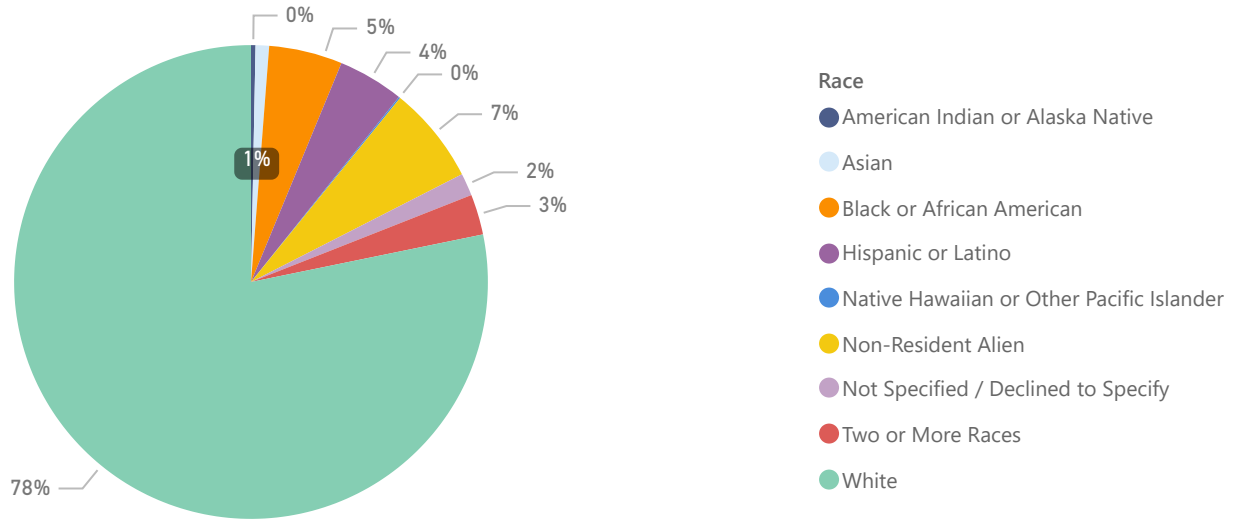

Student Body Diversity

978
Total Headcount

Fall 2023

Degree-Seeking, Undergraduate Pell Eligibility

CollegeLevel

- Dual
- Freshman
- Graduate
- Junior
- Senior
- Sophomore

Enrollment by County

44