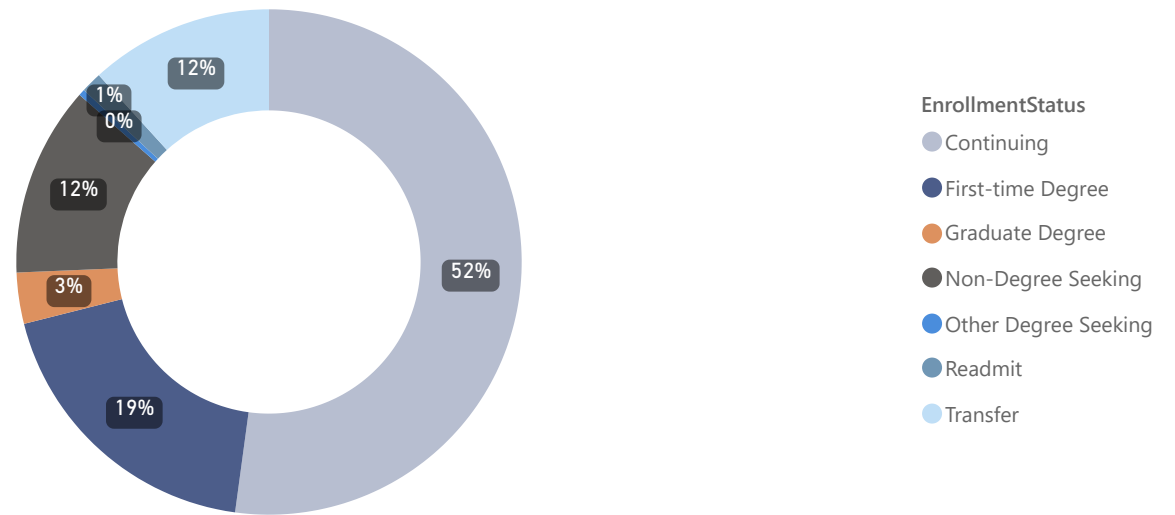

Student Body Diversity

978
Total Headcount

Fall 2023

Degree-Seeking, Undergraduate Pell Eligibility

CollegeLevel

- Dual
- Freshman
- Graduate
- Junior
- Senior
- Sophomore

Enrollment by County

44