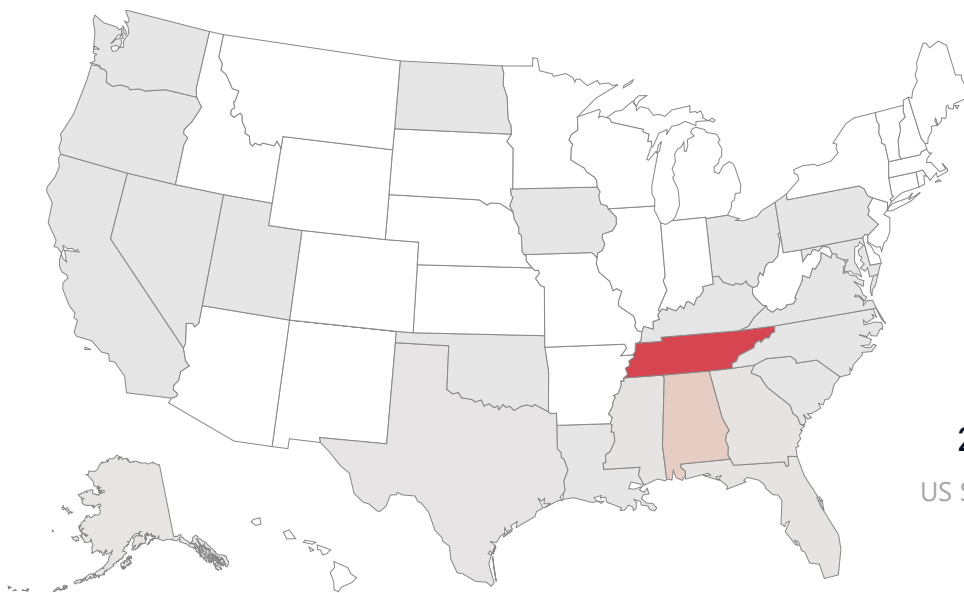

Student Body Diversity

978
Total Headcount

Fall 2023

Degree-Seeking, Undergraduate Pell Eligibility

CollegeLevel

- Dual
- Freshman
- Graduate
- Junior
- Senior
- Sophomore

Enrollment by County

44

Tennessee Counties

Top Tennessee Counties

County	Students
Giles	294
Lawrence	109
Maury	80
Lincoln	70
Marshall	55
Rutherford	22
Bedford	17
Williamson	16
Franklin	10
Sumner	8
Wayne	8

Enrollment by State

23
US States

Top States

State	Students
TN	775
AL	79
GA	11
FL	8
MS	8
TX	6
AK	5
CA	3
KY	3
LA	2

Enrollment by Country

29
Total Countries

Top Countries

Country	Students
United States of America	917
Japan	9
Brazil	6
Colombia	6
Spain	6
Argentina	3
France	3
Germany	3
Portugal	3
Australia	2